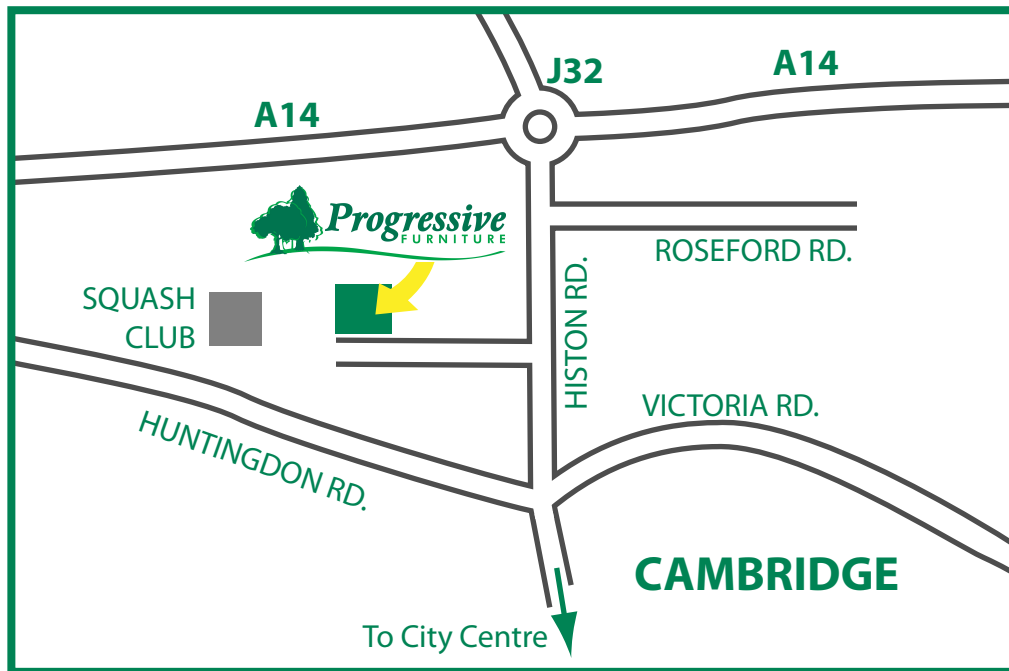

Cambridge Showroom- How To Find Us

Directions

From A14 – exit junction 32. Follow City Centre signs onto Histon Road. Cross traffic lights and continue for approx. ½ mile. Turn right into showroom next to Cambridge Squash Club just before Carisbrooke Road.